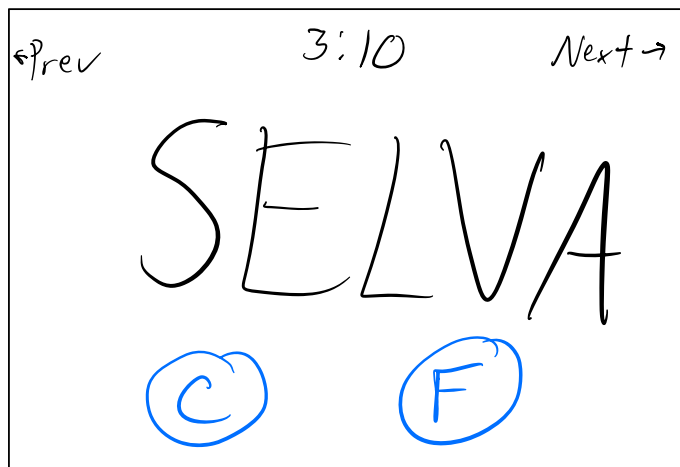

## Extraneous

- Avg. score

## Core:

|        |       |
|--------|-------|
| Cheese | Font  |
| Selva  |       |
| 11     | 21/50 |

One element HUGE:

One color:

Types: