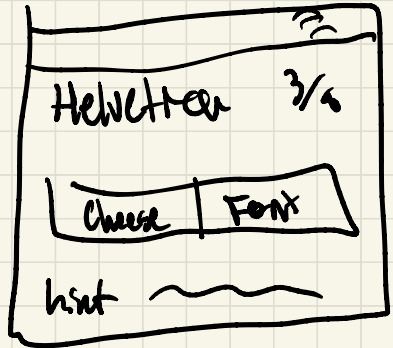

CORE

- internet
- device
- Cheese Names
- Font Names

Supportive

- ↑ Score counter
- ↑ hints
- ↑ lives

extraneous

- ⊙ yellow highlighted boxes vs gray
- ⊙ Quiz state
- ⊙ timer

Colors indicate correctness of guess

Proximity: The font/cheese buttons should be close to the name

Proximity

Guesses could be grouped together based on font/cheese or correct/incorrect.