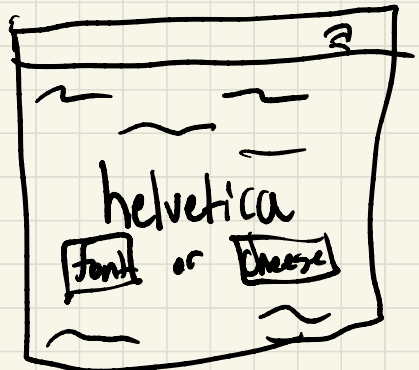

CORE

- internet
- device
- Cheese Names
- Font Names

Supportive

- ↑ Score counter
- ↑ hints
- ↑ lives

extraneous

- ⊙ yellow highlighted boxes vs gray
- ⊙ Quiz state
- ⊙ timer

Colors indicate correctness of guess

Proximity: The font/cheese buttons should be close to the name

Proximity

Guesses could be grouped together based on font/cheese or correct/incorrect.