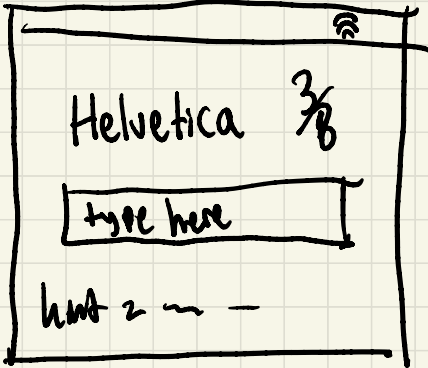

CORE

- internet
- device
- Cheese Names
- Font Names

Supportive

- ↑ Score counter
- ↑ hints
- ↑ lives

extraneous

- ⊙ yellow highlighted boxes vs gray
- ⊙ Quiz state
- ⊙ timer

Colors indicate correctness of guess

Proximity: The font/cheese buttons should be close to the name

Proximity

Guesses could be grouped together based on font/cheese or correct/incorrect.