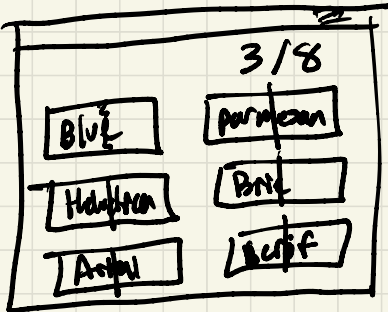

CORE

- internet
- device
- Cheese Names
- Font Names

Supportive

- ↑ Score counter
- ↑ hints
- ↑ lives

extraneous

- ⊙ yellow highlighted boxes vs gray
- ⊙ Quiz state
- ⊙ timer

Colors indicate correctness of guess

Proximity: The font/cheese buttons should be close to the name

Proximity

Guesses could be grouped together based on font/cheese or correct/incorrect.