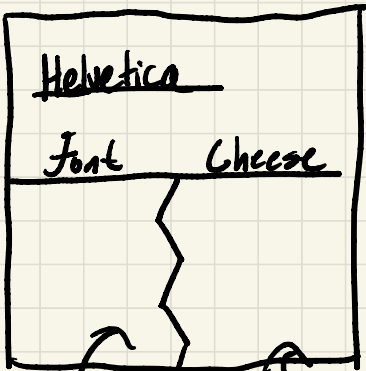

CORE

- internet
- device
- Cheese Names
- Font Names

Supportive

- ↑ Score counter
- ↑ hints
- ↑ lives

extraneous

- ⊙ yellow highlighted boxes vs gray
- ⊙ Quiz state
- ⊙ timer

Colors indicate correctness of guess

Proximity: The font/cheese buttons should be close to the name

Proximity

Guesses could be grouped together based on font/cheese or correct/incorrect.