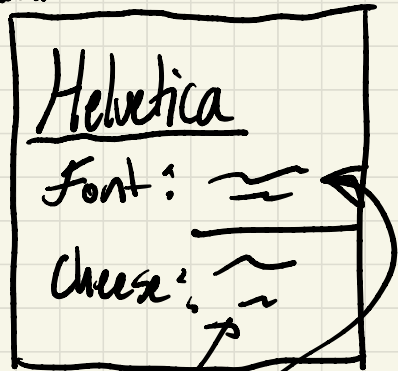

CORE

- internet
- device
- Cheese Names
- Font Names

Supportive

- ↑ Score counter
- ↑ hints
- ↑ lives

extraneous

- ⊙ yellow highlighted boxes vs gray
- ⊙ Quiz state
- ⊙ timer

Colors indicate correctness of guess

Proximity: The font/cheese buttons should be close to the name

Proximity

Guesses could be grouped together based on font/cheese or correct/incorrect.