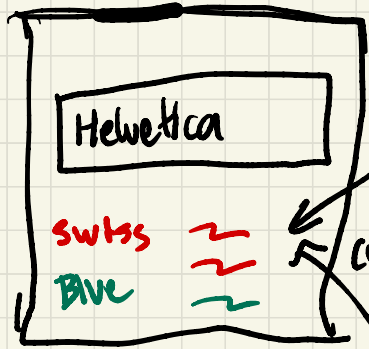

CORE

- internet
- device
- Cheese Names
- Font Names

Supportive

- ↑ Score counter
- ↑ hints
- ↑ lives

extraneous

- ⊙ yellow highlighted boxes vs gray
- ⊙ Quiz state
- ⊙ timer

Colors indicate correctness of guess

Proximity: The font/cheese buttons should be close to the name

Proximity

Guesses could be grouped together based on font/cheese or correct/incorrect.