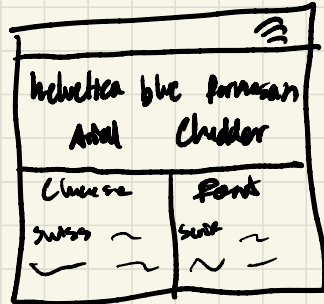

CORE

- internet
- device
- Cheese Names
- Font Names

Supportive

- ↑ Score counter
- ↑ hints
- ↑ lives

extraneous

- ⊙ yellow highlighted boxes vs gray
- ⊙ Quiz state
- ⊙ timer

Colors indicate correctness of guess

Proximity: The font/cheese buttons should be close to the name

Proximity

Guesses could be grouped together based on font/cheese or correct/incorrect.