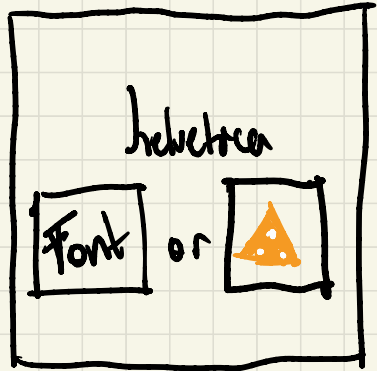

CORE

- internet
- device
- Cheese Names
- Font Names

Supportive

- ↑ Score counter
- ↑ hints
- ↑ lives

extraneous

- ⊙ yellow highlighted boxes vs gray
- ⊙ Quiz state
- ⊙ timer

Colors indicate correctness of guess

Proximity: The font/cheese buttons should be close to the name

Proximity

Guesses could be grouped together based on font/cheese or correct/incorrect.